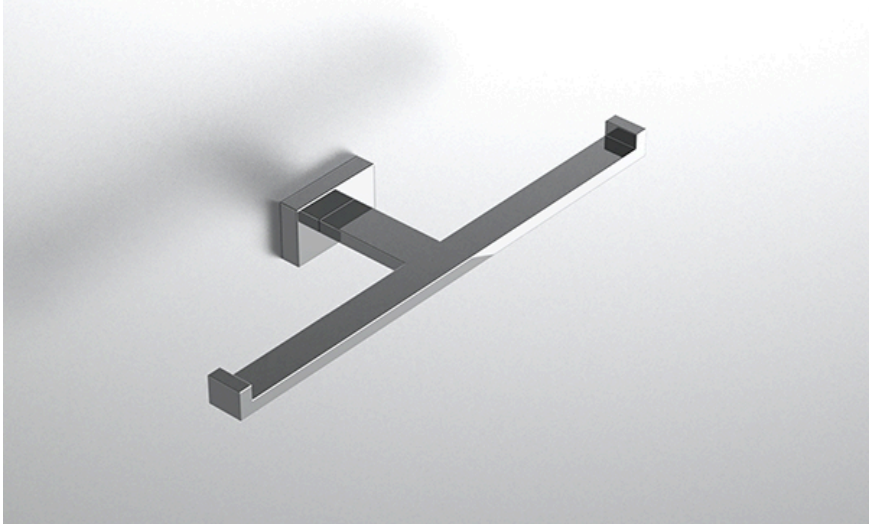

# neelnox

LET  
THERE  
BE **DESIGN.**

### FEATURES

- Premium 304 Grade Stainless Steel
- Solid Mount Construction
- Concealed Installation Hardware
- State of the art wall anchors included for installation on Dry wall or Tile

Dimensions in inches

FRONT

TOP

SIDE

NOTE: Dimensions subject to change without notice.